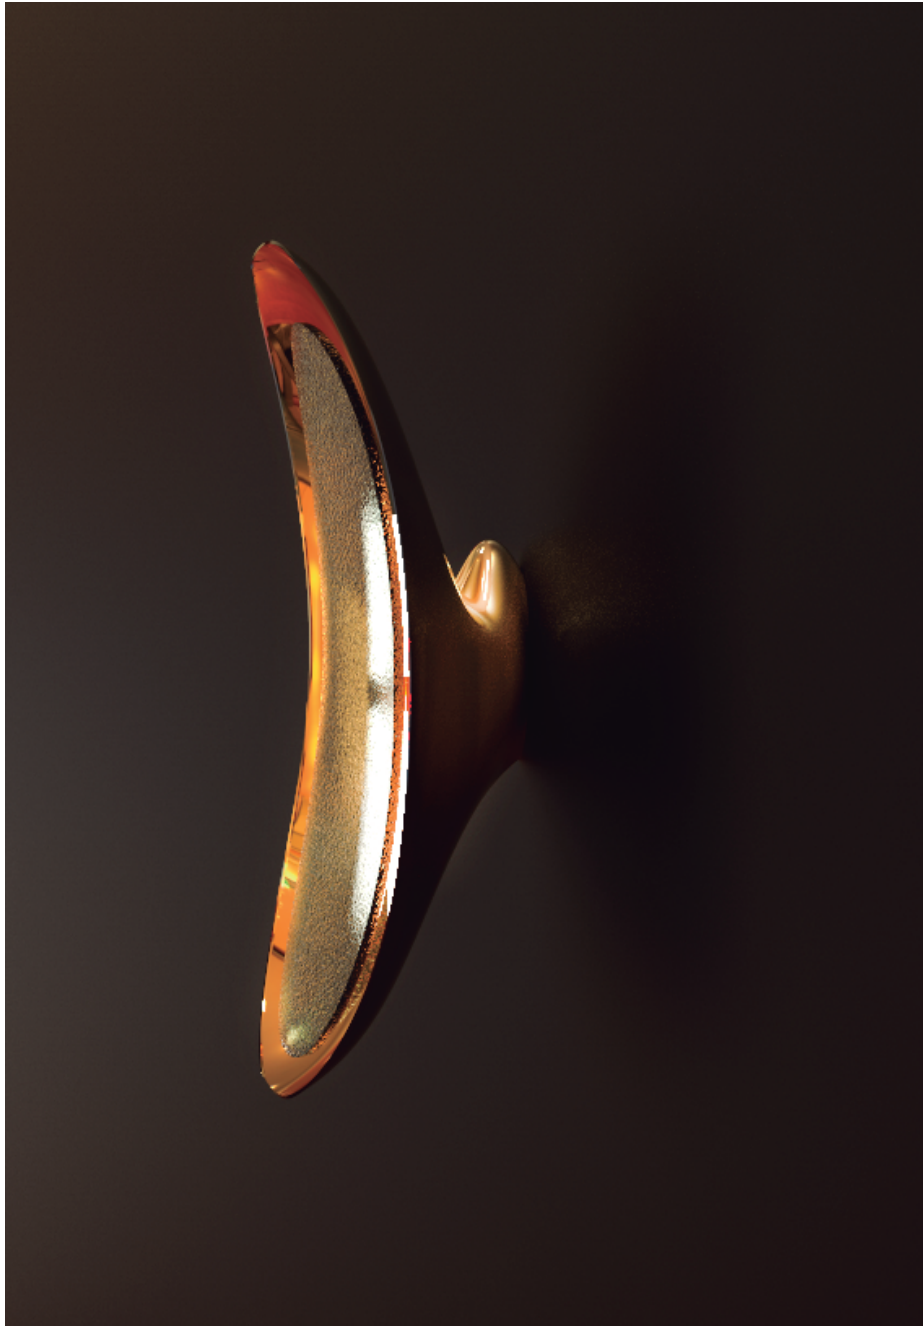

## Concave Sconce

This option, also previously presented, aims to stand out for its simplistic yet composed elegance.

Three options were created.

Option 1:  
Brass polished with opaque resin.

Option 2:  
Transparent resin option with a brown tone and in the center polished brass with high gloss varnish.

Option 3:  
Hammered brass in all structure and opaque blue resin in the middle.

The piece has a distance from the wall of 10 cm / 4 in,  
Maximum depth of 20 cm / 7.87 in  
Height of 52 cm / 20.47 in  
Width of 20 cm / 7.87 in

## Concave Sconce

Option 1:  
Brass polished with opaque resin.

## Concave Sconce

Option 2:

Transparent resin option with a brown tone and in the center polished brass with high gloss varnish.