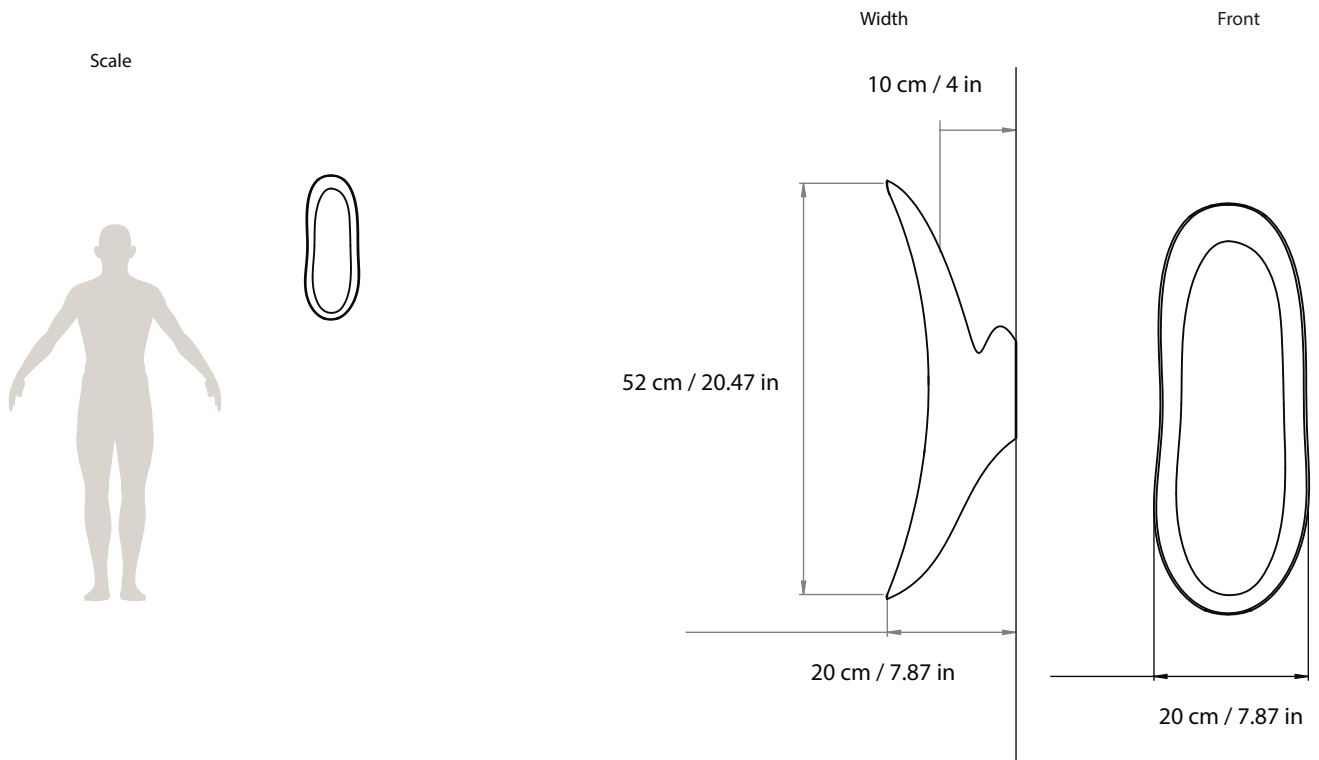

## Concave Sconce

This option, also previously presented, aims to stand out for its simplistic yet composed elegance.

Three options were created.

Option 1:  
Brass polished with opaque resin.

Option 2:  
Transparent resin option with a brown tone and in the center polished brass with high gloss varnish.

Option 3:  
Hammered brass in all structure and opaque blue resin in the middle.

The piece has a distance from the wall of 10 cm / 4 in,  
Maximum depth of 20 cm / 7.87 in  
Height of 52 cm / 20.47 in  
Width of 20 cm / 7.87 in