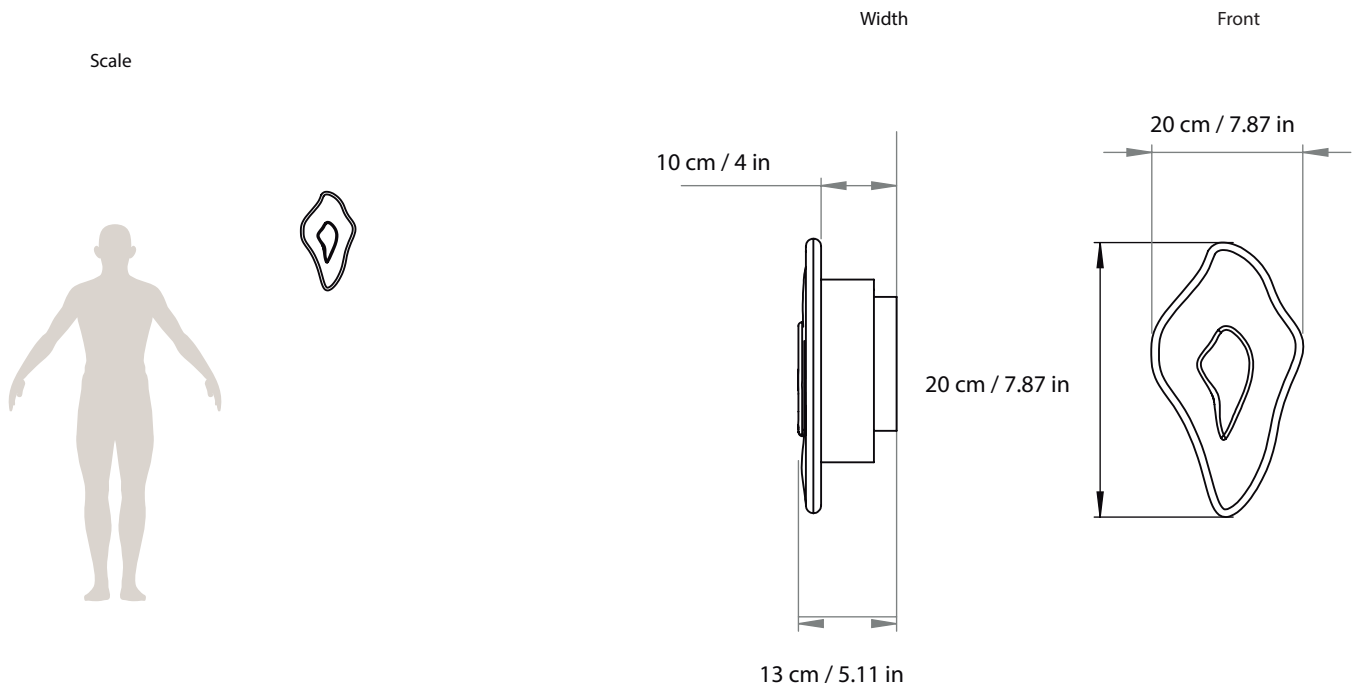

Three options were created.

Option 1:

The first features a hand-sculpted structure in transparent resin with polished high-gloss brass details.

Option 2:

The second option, also in resin, comes with a brown pigment.

Option 3:

The third option is entirely in polished brass with a high-gloss varnish.

The piece has a distance from the wall of 10 cm / 4 in,
Maximum depth of 13 cm / 5.11 in
Height of 36 cm / 14.17 in
Width of 20 cm / 7.87 in