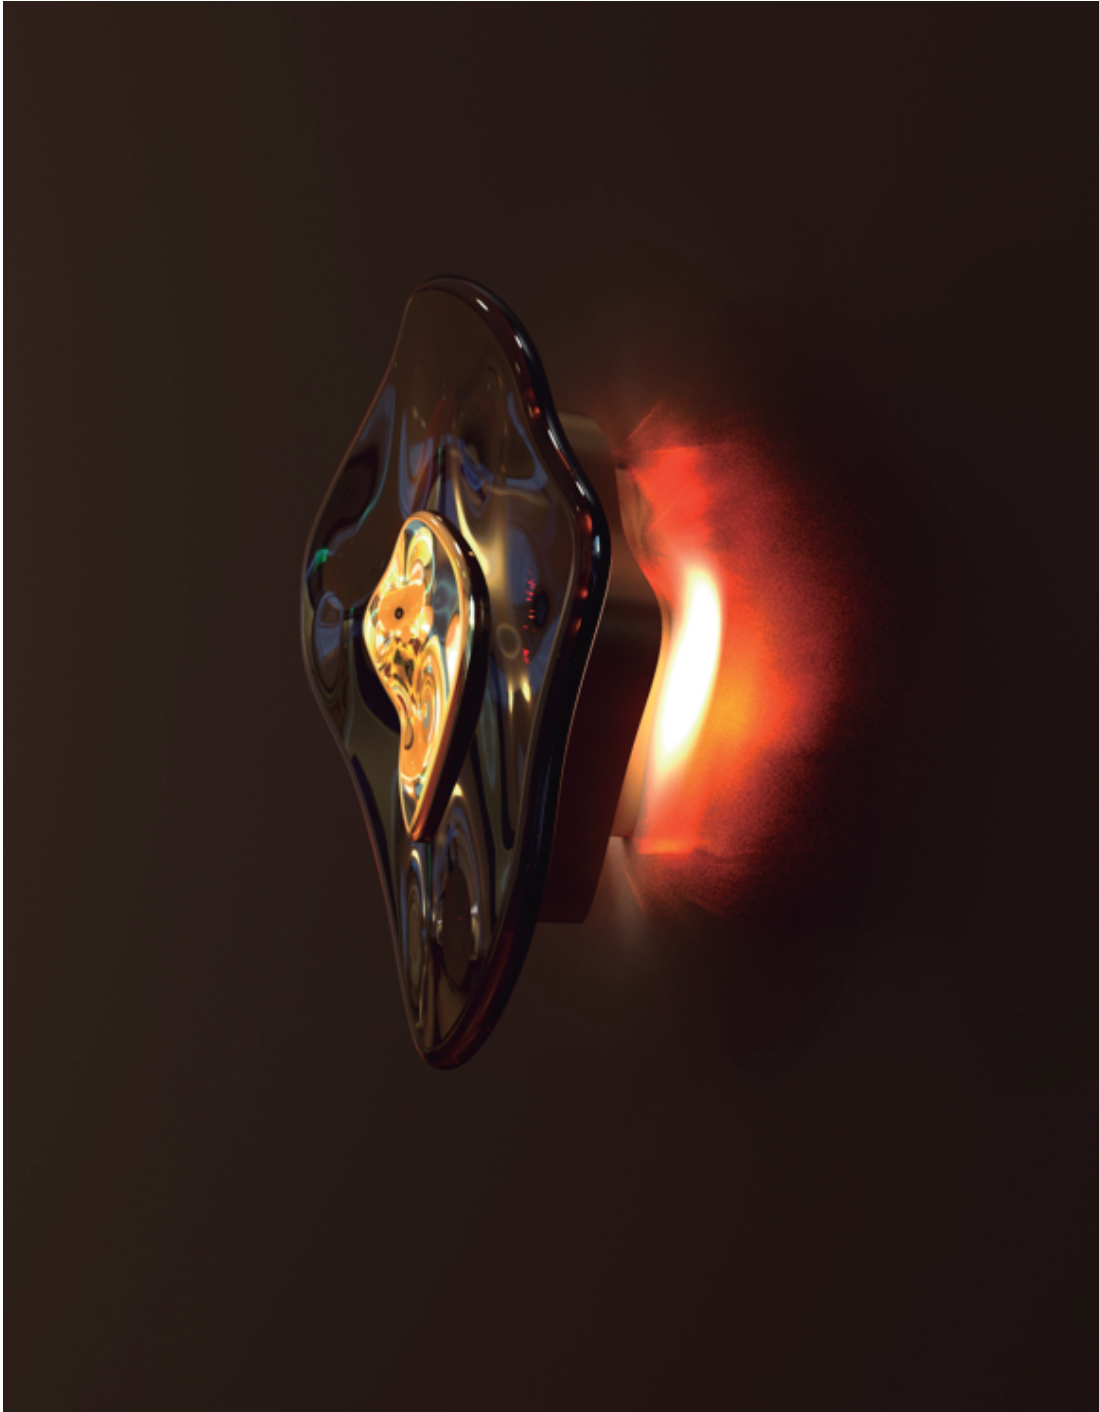

Organic Sconce

Organic Sconce

Previously presented as well, this solution is entirely composed of an organic structure reminiscent of the sea.
With intricately handcrafted details, this model offers three options.

Three options were created.

Option 1:

The first features a hand-sculpted structure in transparent resin with polished high-gloss brass details.

Option 2:

The second option, also in resin, comes with a brown pigment.

Option 3:

The third option is entirely in polished brass with a high-gloss varnish.

The piece has a distance from the wall of 10 cm / 4 in,
Maximum depth of 13 cm / 5.11 in
Height of 36 cm / 14.17 in
Width of 20 cm / 7.87 in

Organic Sconce

Option 1:

The first features a hand-sculpted structure in transparent resin with polished high-gloss brass details.

Organic Sconce

Option 2:

The second option, also in resin, comes with a brown pigment.