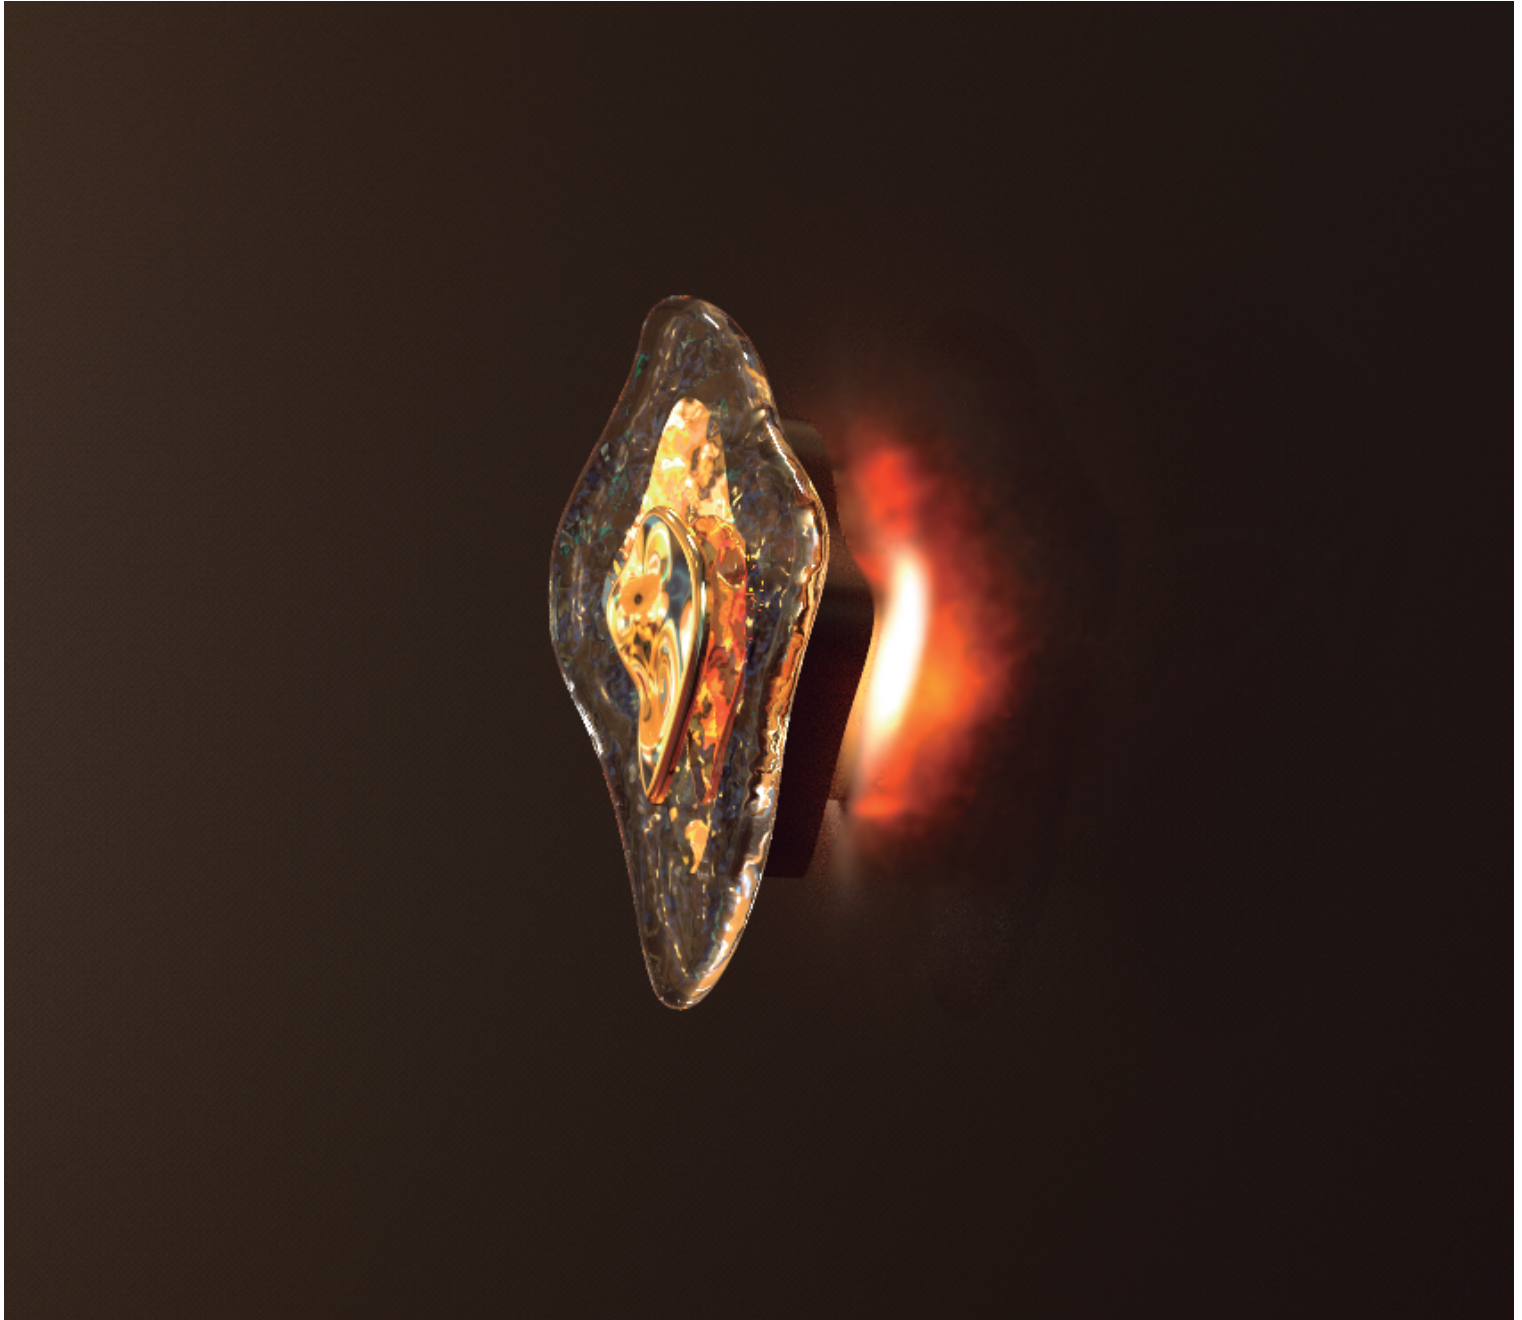

Organic Sconce

Organic Sconce

Previously presented as well, this solution is entirely composed of an organic structure reminiscent of the sea.
With intricately handcrafted details, this model offers three options.

Three options were created.

Option 1:

The first features a hand-sculpted structure in transparent resin with polished high-gloss brass details.

Option 2:

The second option, also in resin, comes with a brown pigment.

Option 3:

The third option is entirely in polished brass with a high-gloss varnish.

The piece has a distance from the wall of 10 cm / 4 in,
Maximum depth of 13 cm / 5.11 in
Height of 36 cm / 14.17 in
Width of 20 cm / 7.87 in

Organic Sconce

Option 1:

The first features a hand-sculpted structure in transparent resin with polished high-gloss brass details.

Organic Sconce

Option 2:

The second option, also in resin, comes with a brown pigment.